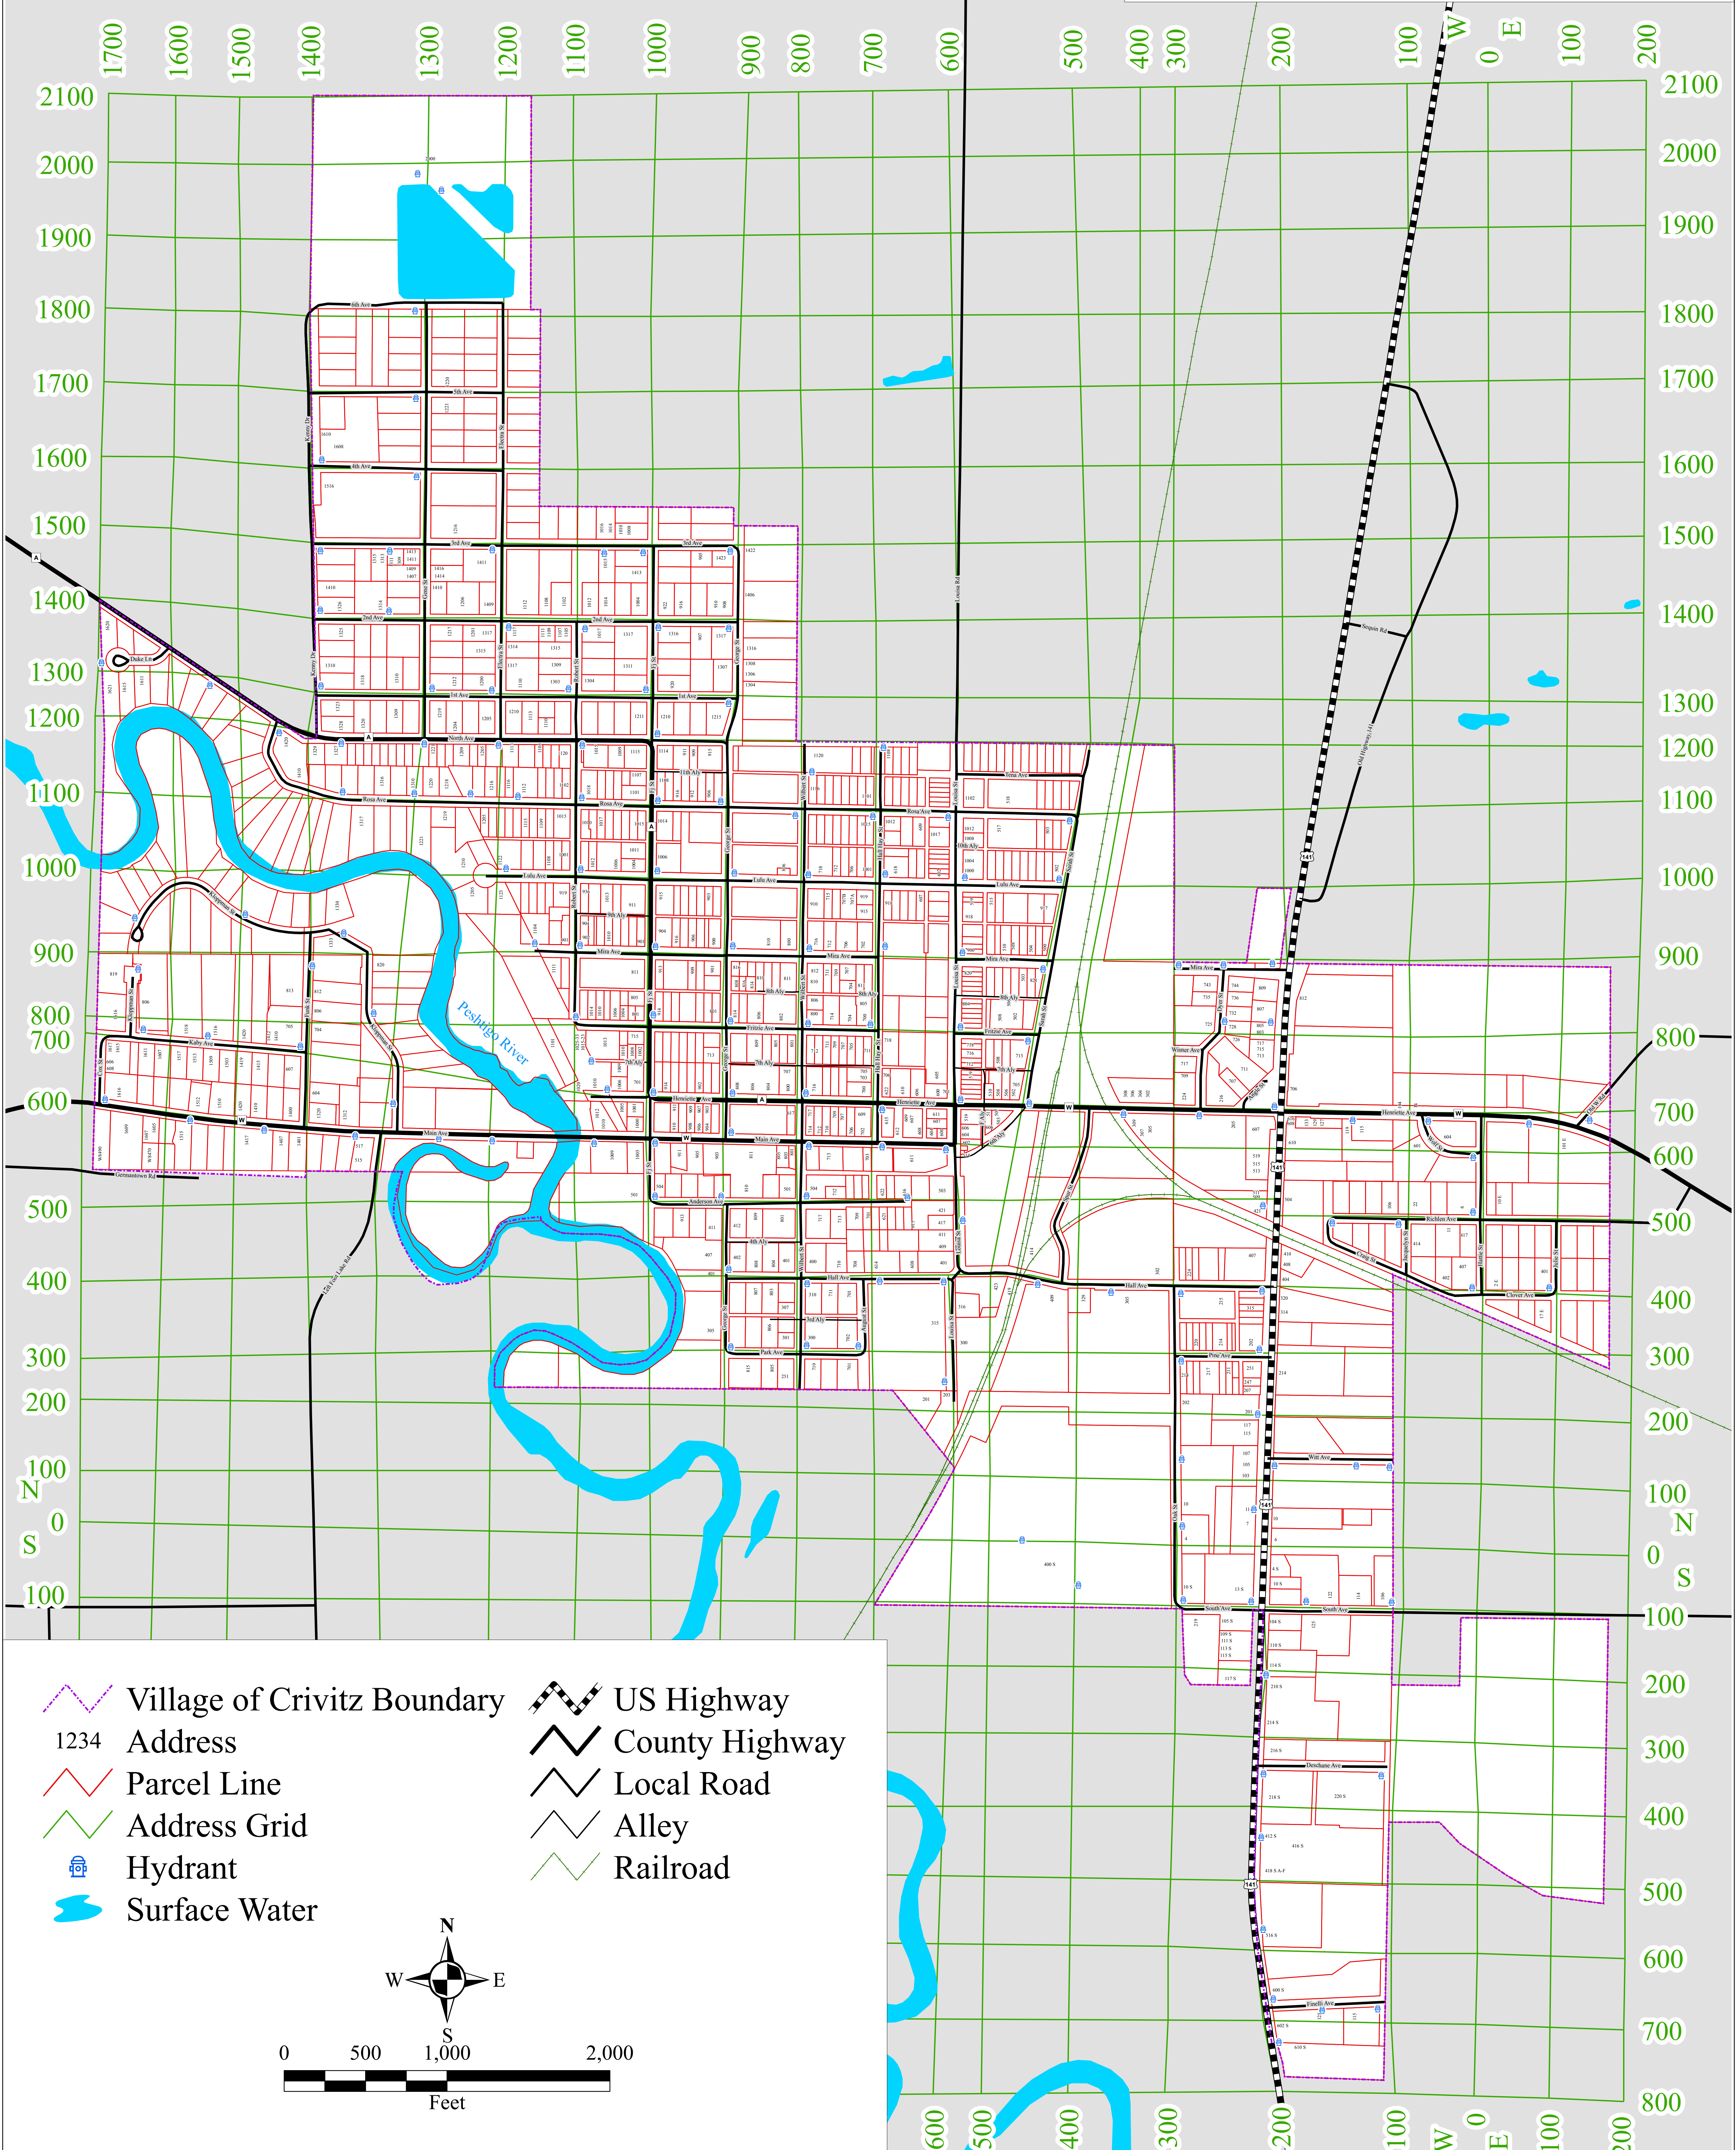

Address Map

Village of Crivitz

Marinette County, Wisconsin

- Village of Crivitz Boundary
- US Highway
- 1234 Address
- County Highway
- Parcel Line
- Local Road
- Address Grid
- Alley
- Hydrant
- Railroad
- Surface Water