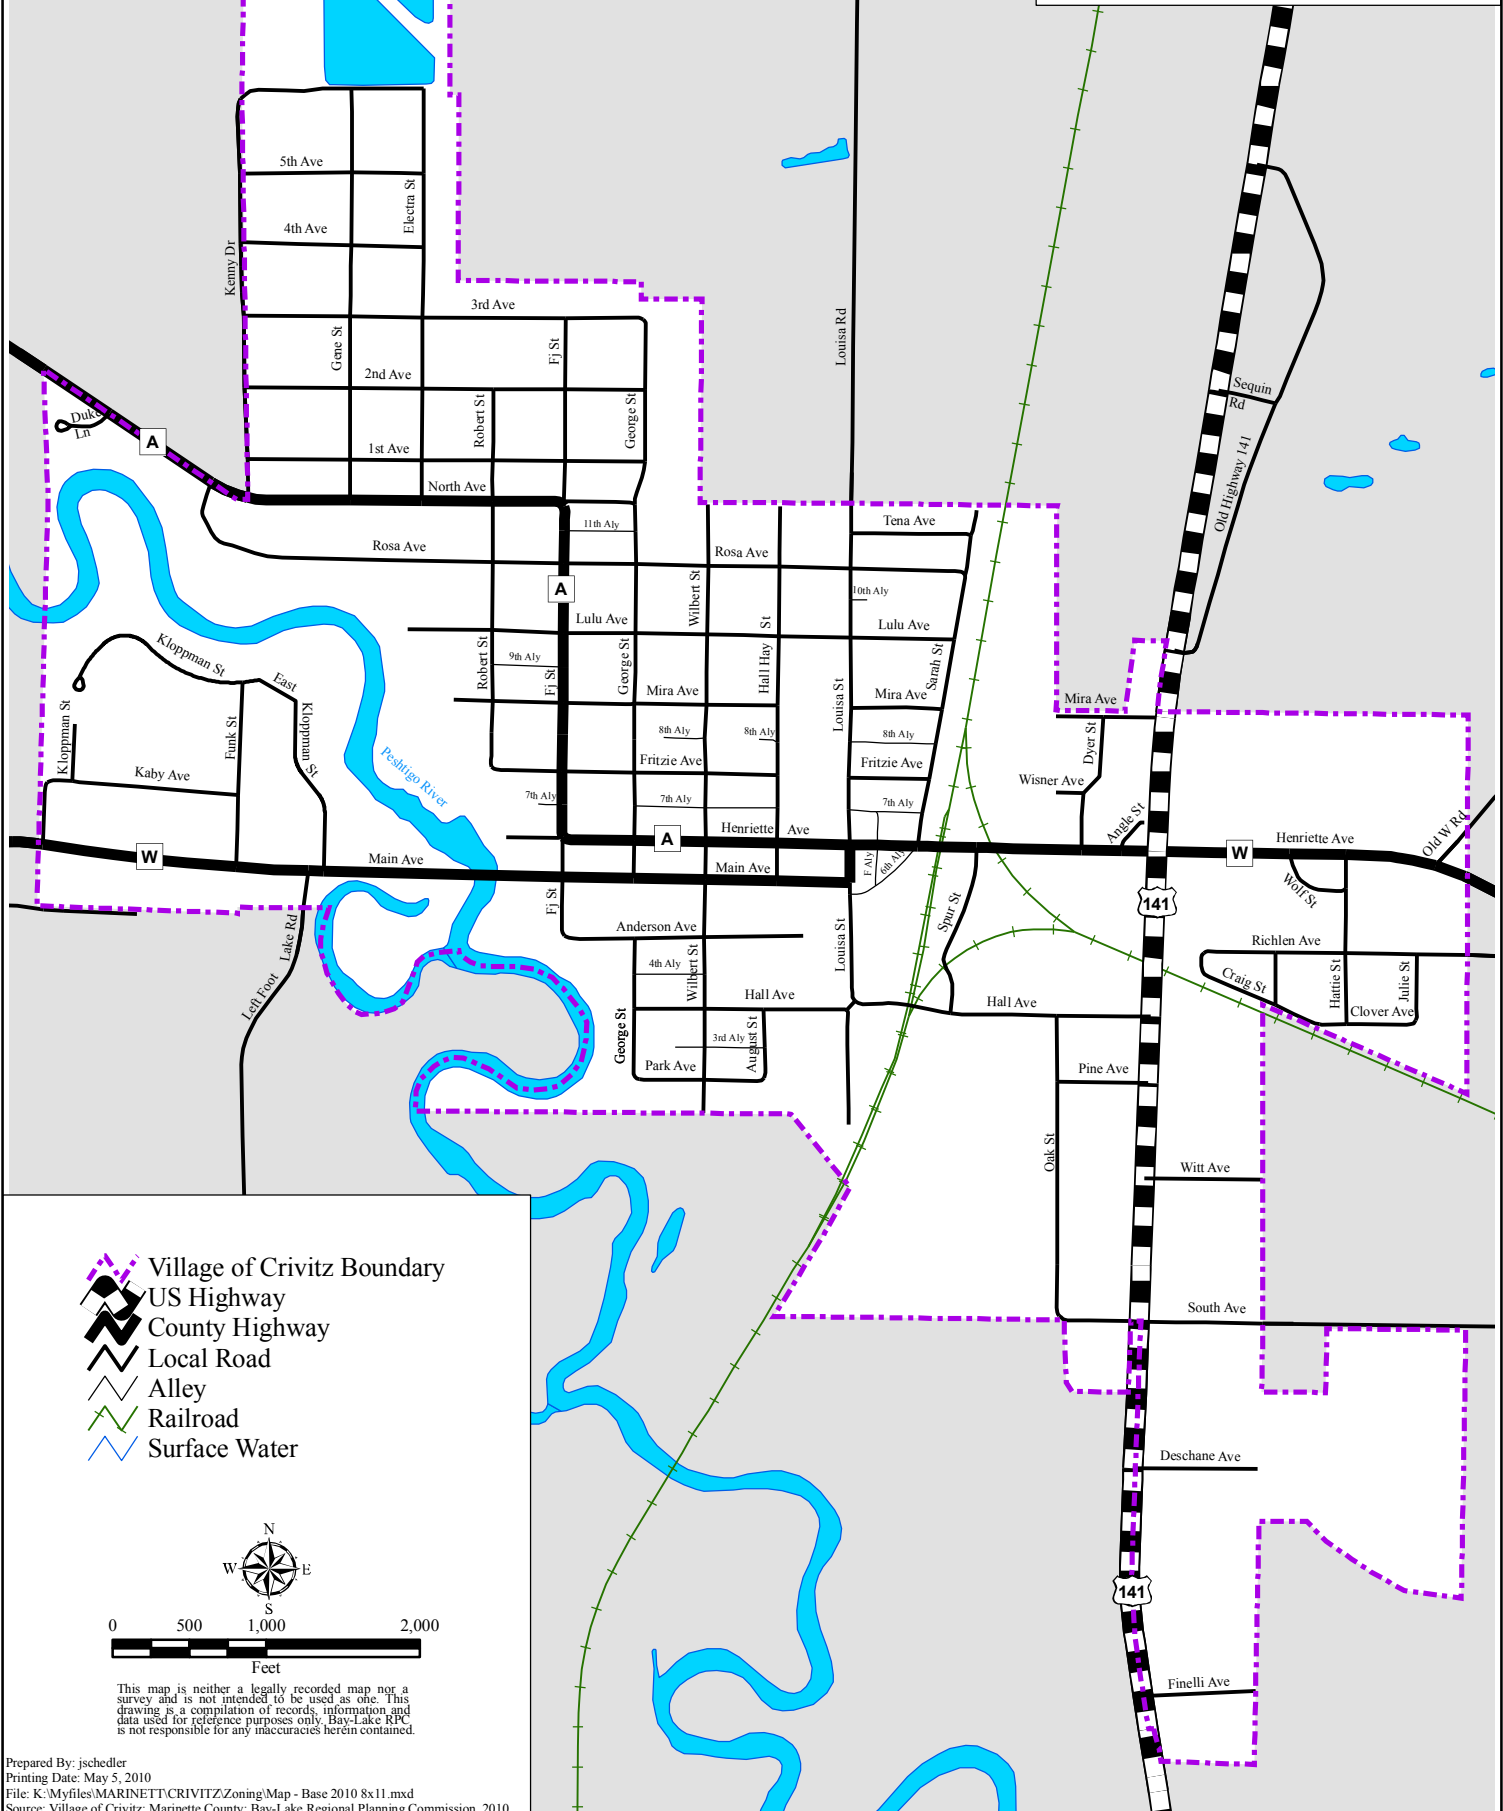

Base Map

Village of Crivitz

Marinette County, Wisconsin

- Village of Crivitz Boundary
- US Highway
- County Highway
- Local Road
- Alley
- Railroad
- Surface Water